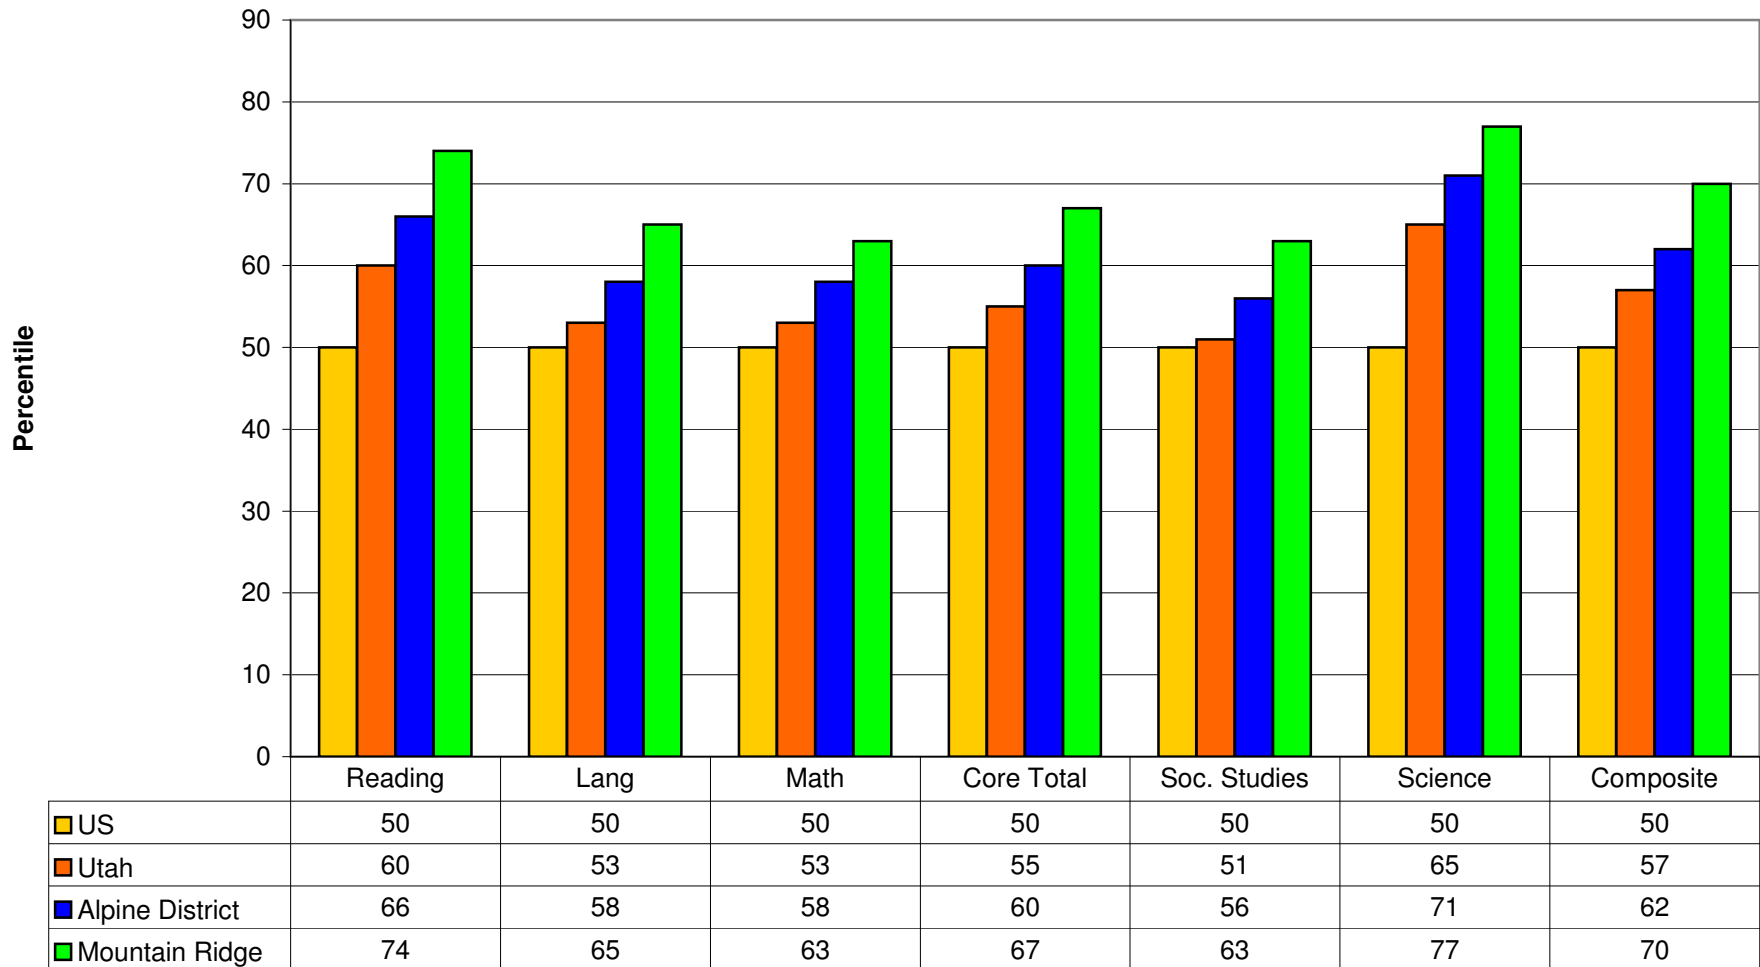

IOWA TEST

Fall 2008, 8th Graders Only

■ US
 ■ Utah
 ■ Alpine District
 ■ Mountain Ridge